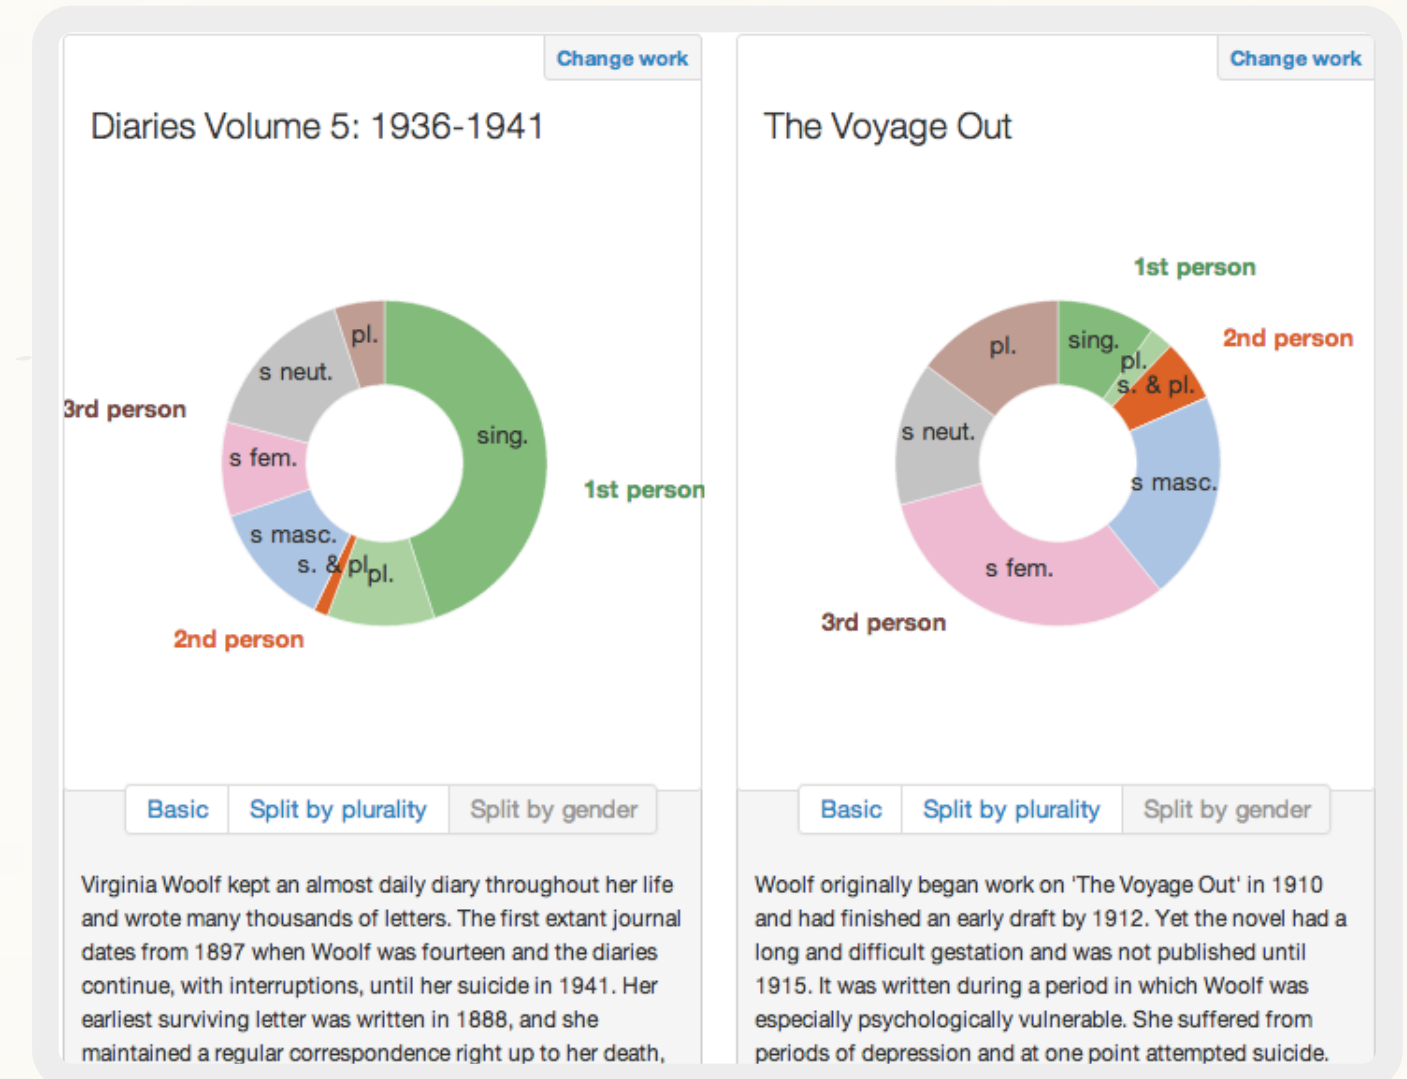

Every secret of a writer's soul, every experience of his life, every quality of his mind is written large in his works

—Virginia Woolf, *Orlando*

Diction  
Explore relevance in texts

Perspective  
See pronoun usage across genres

# Woolf Works

An interactive visualization of Virginia Woolf's writing

Time and Space  
Examine changes over the course of Woolf's career